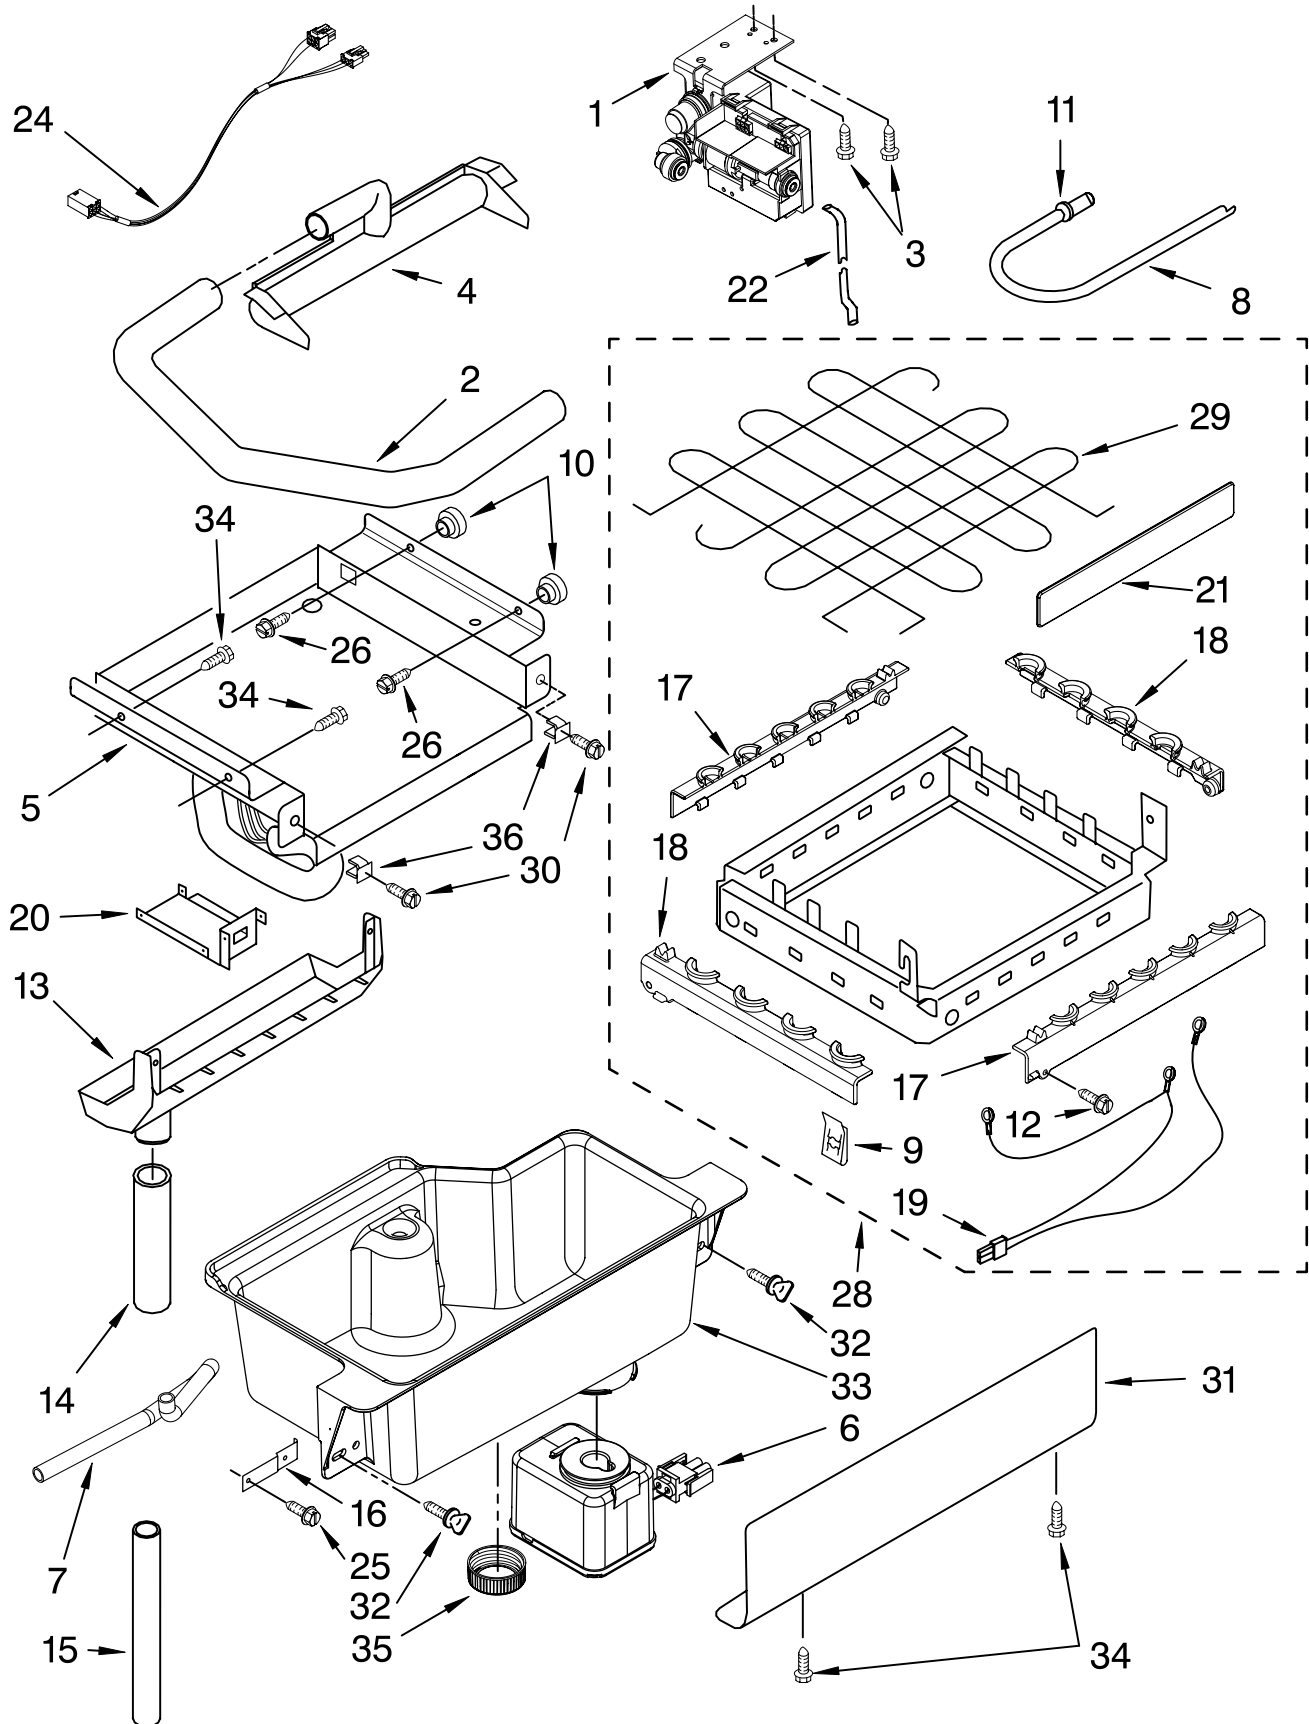

EVAPORATOR, ICE CUTTER GRID AND WATER PARTS

For Models: KUIS18PNTW0, KUIS18PNTB0
(White) (Black)

FOR ORDERING INFORMATION REFER TO PARTS PRICE LIST

EVAPORATOR, ICE CUTTER GRID AND WATER PARTS

For Models: KUIS18PNTW0, KUIS18PNTB0
(White) (Black)

Illus. No.	Part No.	DESCRIPTION
1	2313741	Valve, Complete Water
2	2217286	Tube, Plastic
3	488208	Screw
4	2185523	Dispenser, Water
5	2217269	Evaporator
6	2313705	Pump, Drain
7	2313851	Tube, Reservoir Pump
8	2172593	Tube, Water Fill
9	488660	Nut, Speed
10	836667	Spacer
11	2208539	Fastener, Pushnut
12	489443	Screw
13	2185625	Reservoir, Water Slide
14	2185626	Tube
15	2313890	Hose, Overflow
16	2217378	Bracket-Reservoir
17	2313603	Bracket, Front and Rear
18	2313602	Bracket, Side Left and Right
19	2185681	Harness, Grid
20	2208427	Support, Bracket Evaporator/Grid
21	2313604	Guide, Ice Grid
22	2324305	Tube
24	2310169	Wire Assembly (Valve)
25	8281193	Screw
26	3400886	Screw 8-18 x 1 1/4
28	2313637	Grid Assembly (Complete)
29	2174754	Wire, Grid Cutter
30	8281192	Screw
31	2208365	Cover, Grid
32	8281228	Thumbscrew
33	2324334	Reservoir, Water
34	3400884	Screw 8-18 x 5/8
35	2185696	Cap, Drain
36	3400909	Nut, Push-In

FOR ORDERING INFORMATION REFER TO PARTS PRICE LIST